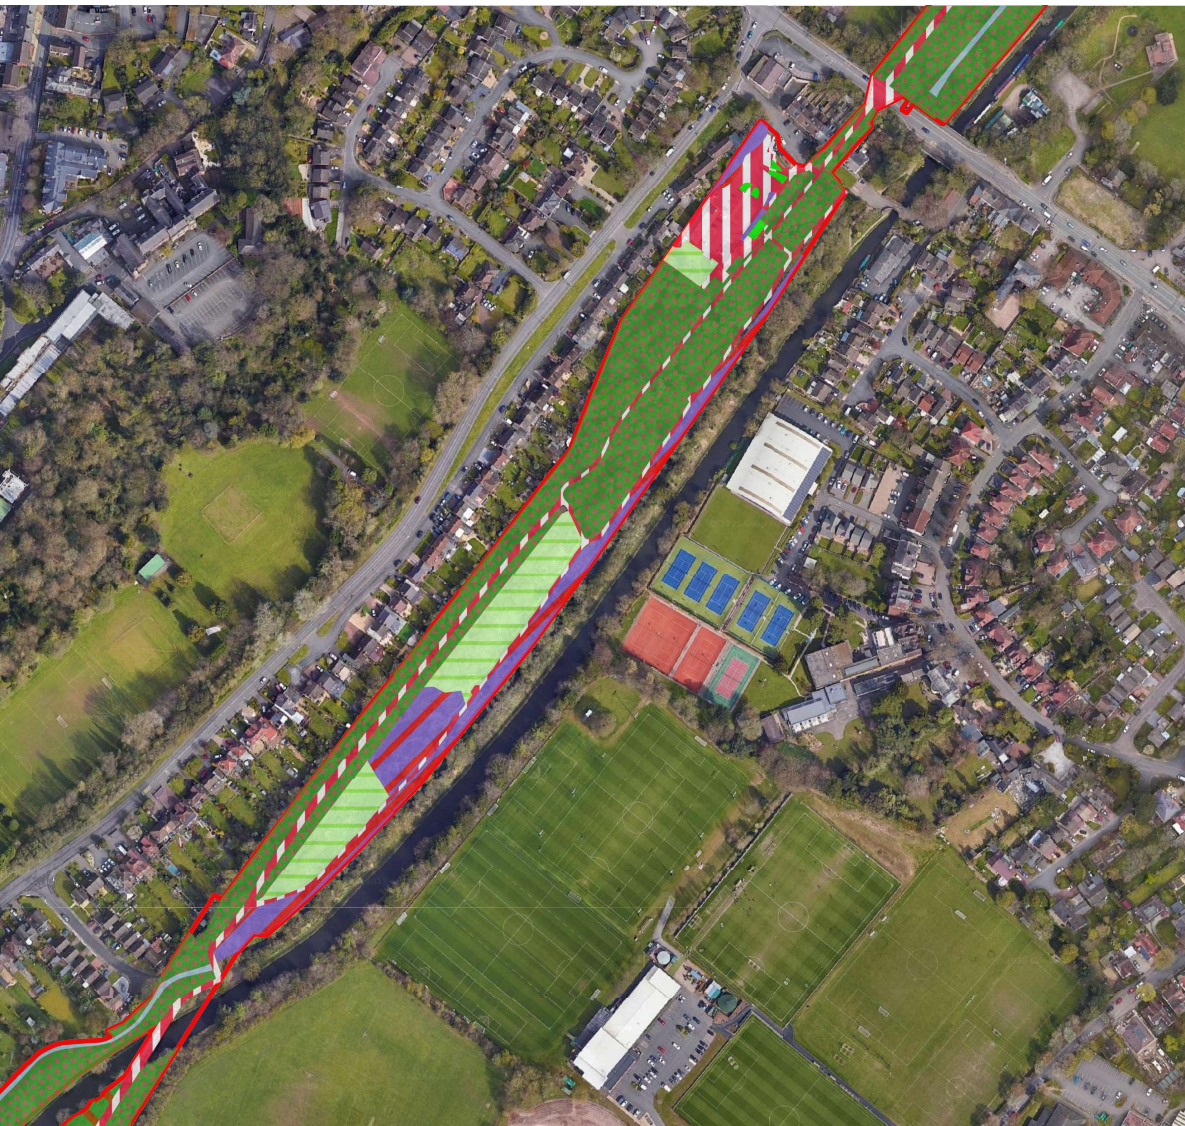

Biodiversity Net Gain Habitat Map -
Compartment 3

**Birmingham &
Black Country
Wildlife Trust**

Contains Ordnance Survey data © Crown Copyright and database
right 2025. Ordnance Survey AC0000819638

Map produced by Birmingham & Black Country Wildlife Trust based
on survey work carried out in summer 2025.